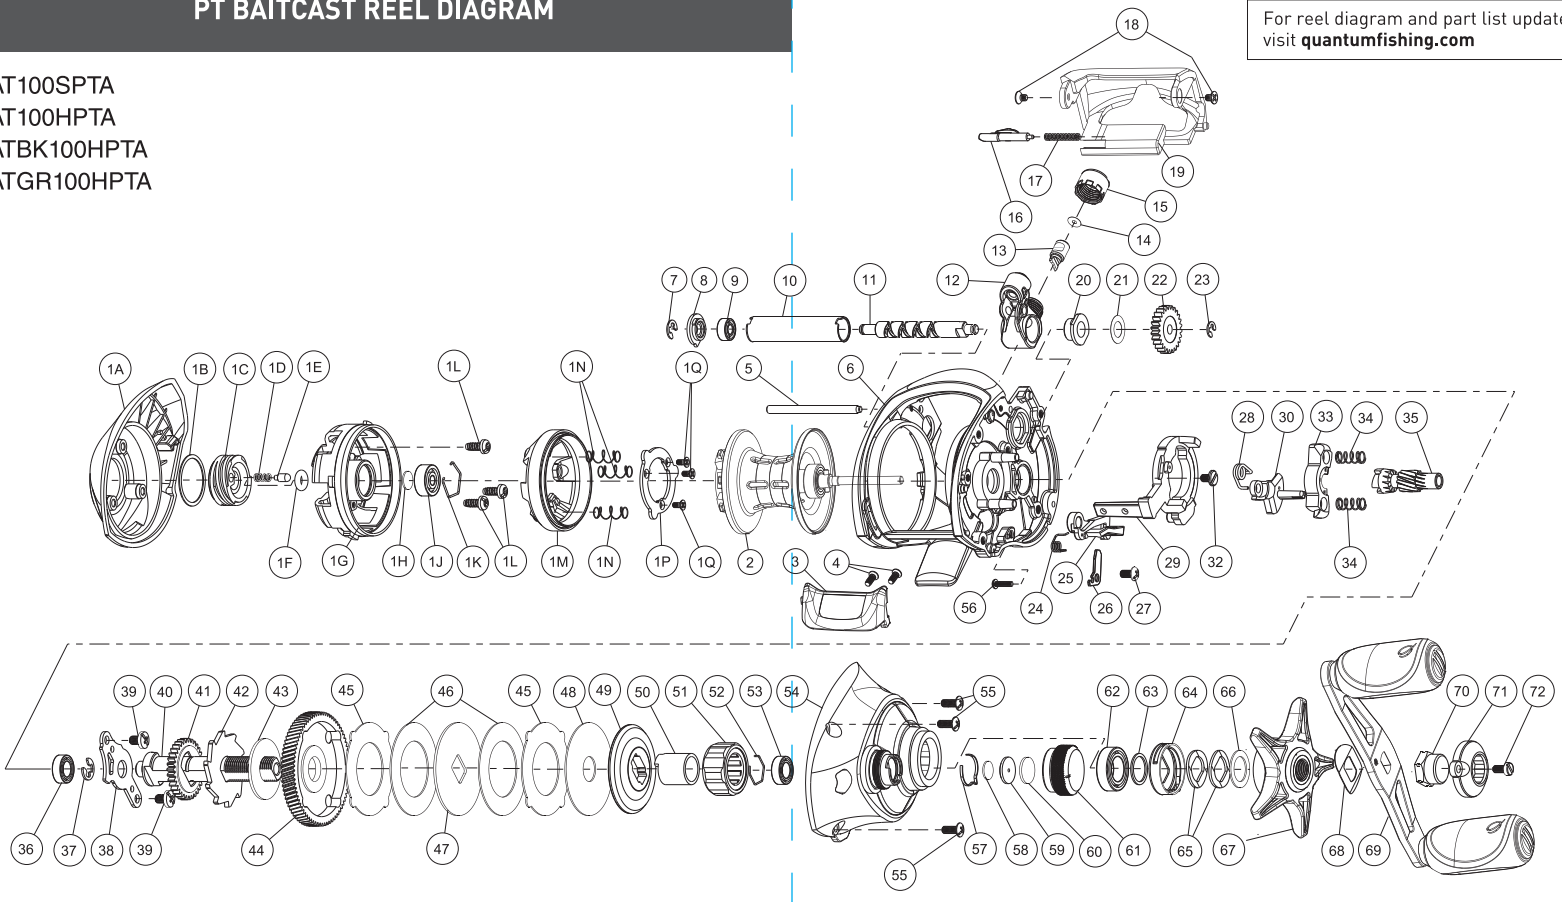

PT BAITCAST REEL DIAGRAM

AT100SPTA
 AT100HPTA
 ATBK100HPTA
 ATGR100HPTA

For reel diagram and part list updates, visit quantumfishing.com

AT101HPTA