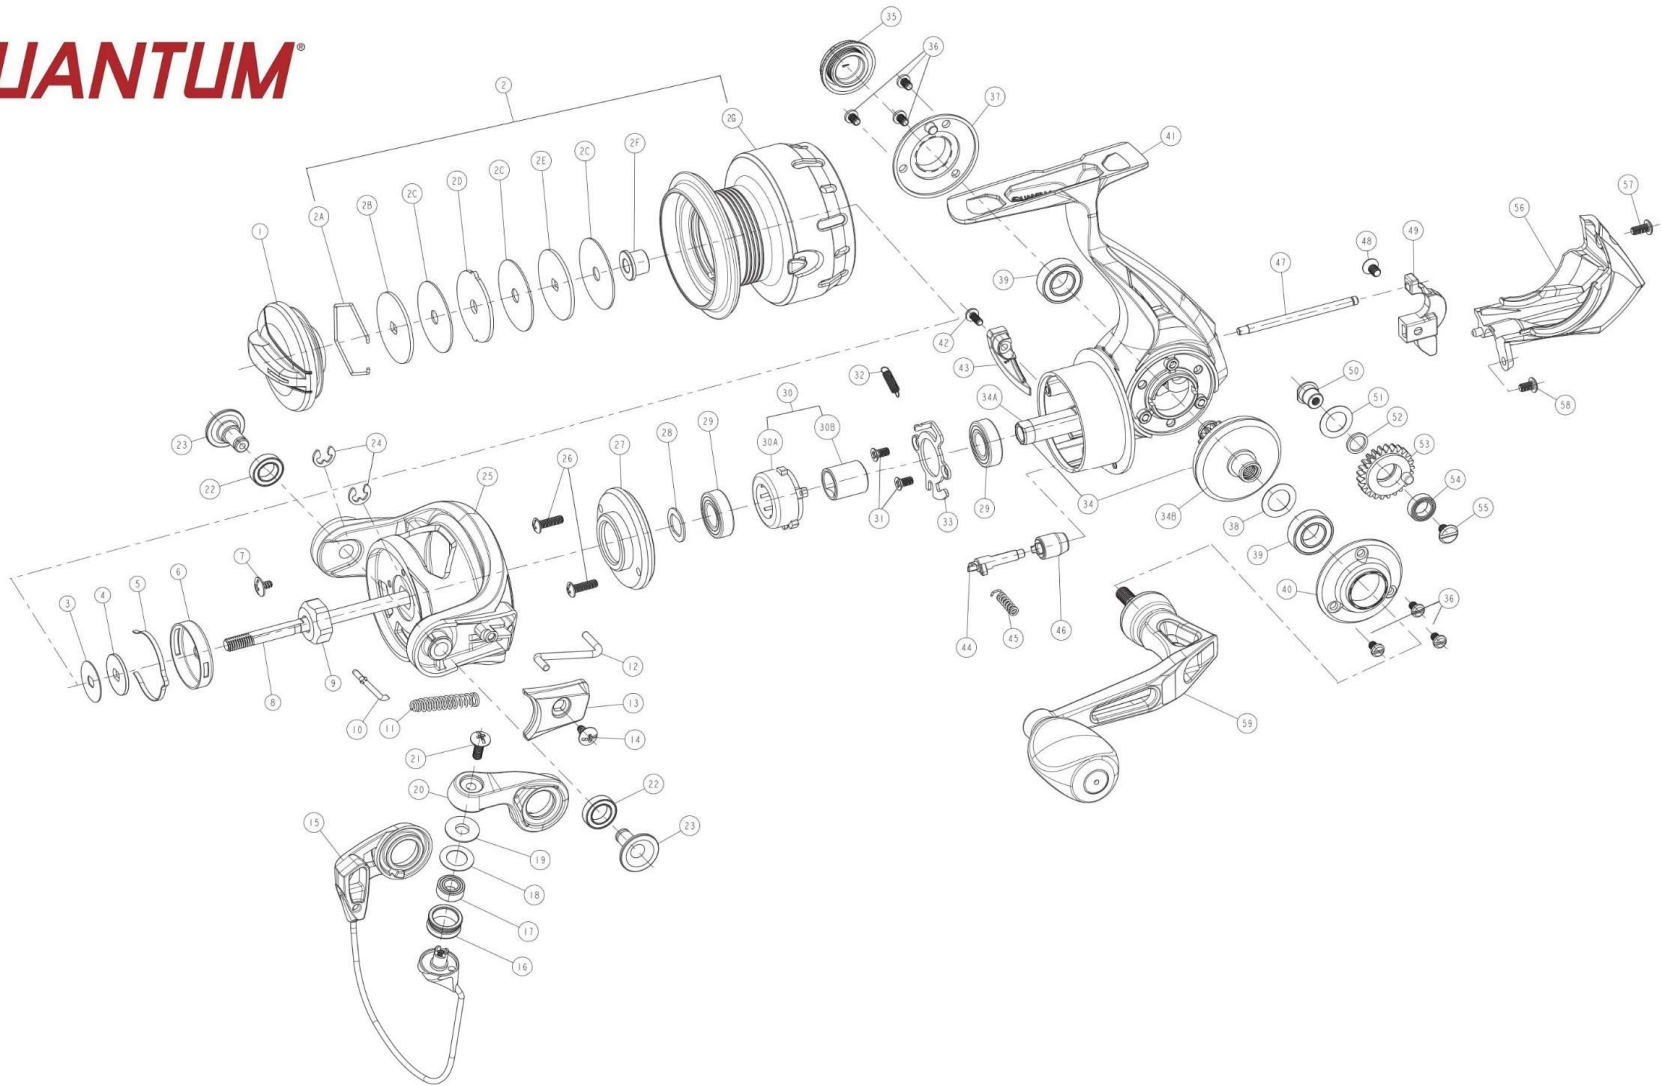

## Quantum AT25SPTA Spinning Reel Part List

Key No.	Description	Part No.	Q'TY	Key No.	Description	Part No.	Q'TY	
		AT25SPTA				AT25SPTA		
1	Drag Knob Assembly	SAK332-01	1	30	One Way Clutch Kit Include			
2	Spool Kit Include	SAK421-01	1	30	30A - Clutch Assembly	QAE363-01	1	
	2A - Retaining Ring	RQ038-01	1		30B - Clutch Sleeve	QAE139-01	1	
	2B - Drag Washer "D"	RQ080-02	1	31	Ball Bearing Retainer Screw	QAE123-01	2	
	2C - Drag Washer "B"	CO033-01	3	32	One Way Clutch Spring	QAE216-01	1	
	2D - Drag Washer "A"	RQ081-01	1	33	Ball Bearing Retainer	QAE040-01	1	
	2E - Drag Washer "D"	RQ080-01	1		34	Gear Kit Include		
	2F - Spool Bushing	PG141-01	1		34A - Pinion	UAE011-01	1	
	2G - Spool Assembly	SAK321-01	1		34B - Drive Gear	UAE012-01	1	
3	Spool Adjust Washer	PG030-01	2	35	Dust Cap	SAK054-01	1	
4	Spool Washer	PG080-01	1	36	Screw	QAE107-01	6	
5	Spool Click Spring	PG114-01	1	37	Body Cosmetic ring_R	SAK142-01	1	
6	Clicker Holder	PG110-01	1	38	Ball Bearing	CH027-05	2	
7	Screw	RQ094-01	1	39	Drive Gear Adjust Washer	PG105-03	1	
8	Main Shaft	UAE015-01	1	40	Body Cosmetic ring_L	SAK161-01	1	
9	Rotor Nut	QAE006-01	1	41	Body	UAE001-11	1	
10	Cam	WAB163-01	1	42	Trip Bumper Screw	UAA123-06	1	
11	Coil Spring	WAB148-01	1	43	Trip Bumper	QAE119-01	1	
12	Kick Lever	UAE019-01	1	44	A/R Cam	QAE090-01	1	
13	Rotor Cover	UAE087-03	1	45	Coil Spring	QAE049-01	1	
14	Rotor Cover Screw	GU077-02	1	46	A/R Switch	QAE059-11	1	
15	Bail Assembly	WAB347-11	1	47	Guide Pin	UAE211-01	1	
16	Line Roller	PQ004-03	1	48	Screw	RQ100-01	1	
17	Ball Bearing	DT202-05	1	49	O/S Slider	UAE025-01	1	
18	Line Roller Washer	PQ102-51	1	50	O/S Gear Fixed Pin	QAE149-01	1	
19	Line Roller Collar	PQ102-01	1	51	O/S Gear Washer	QAE026-01	1	
20	Arm Lever	WAB007-11	1	52	O/S Gear Bushing	QAE158-01	1	
21	Line Roller Screw	AQ108-02	1	53	O/S Gear Assembly	UAE353-01	1	
22	Bushing	TAE058-01	2	54	O/S Gear Ball Bearing	CT157-07	1	
23	Pin	WAB042-05	2	55	O/S Gear Screw	QAE111-01	1	
24	E-Clip	GH034-01	2	56	Rear Cap	UAE250-03	1	
25	Rotor	UAE009-11	1	57	Screw	QAE057-01	1	
26	Ball Bearing Holder Screw	QAE061-02	2	58	Screw	QAE050-01	1	
27	Ball Bearing Holder	UAE122-02	2	59	Handle Assembly	SAK318-01	1	
28	Rotor Adjust Washer	PG105-04	1					
29	Pinion Ball Bearing	ZG028-05	2					